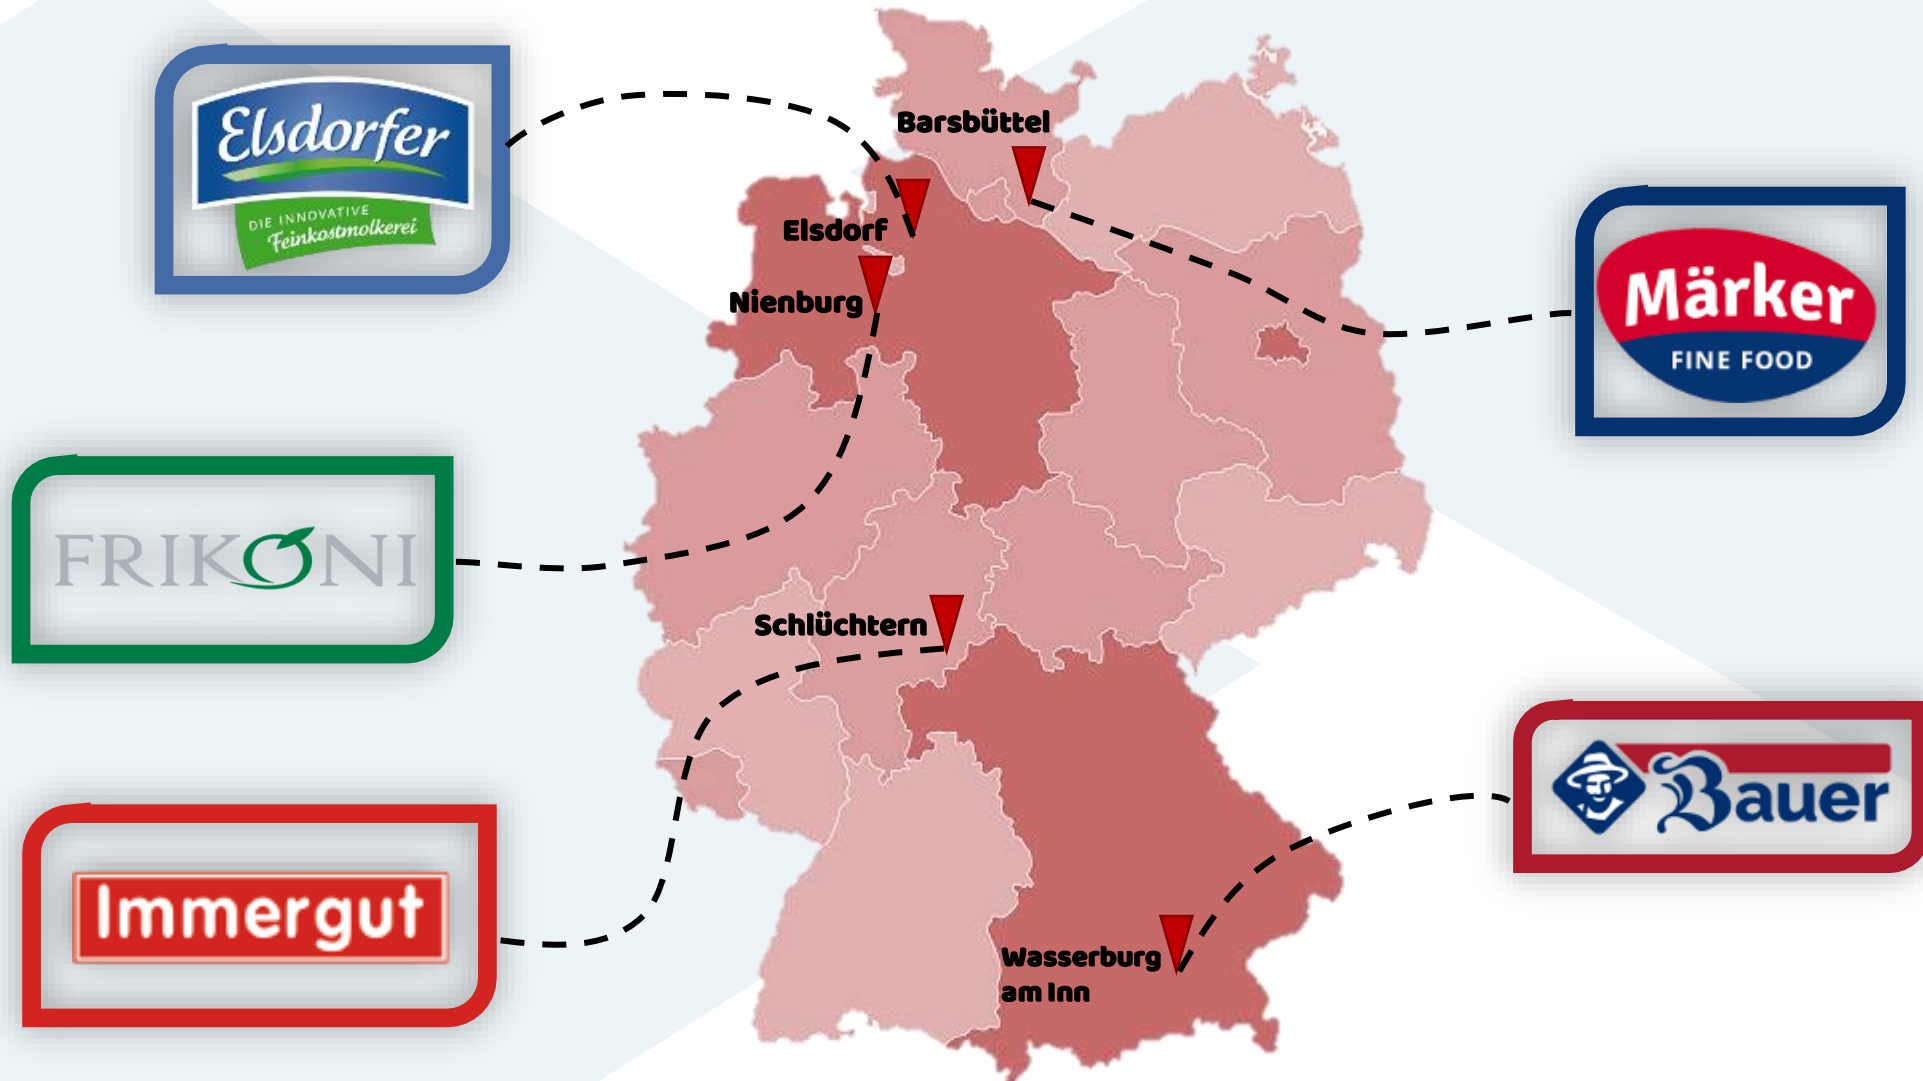

We are always good!

Our company mission

Immergut

Our company vision

**Immergut,
the No. 1 in the contract filling business for "liquid" products in Europe
and internationally, as an innovative problem solver, who competently
accompanies customers as a partner in the long term, from the idea to the
development to the introduction and throughout the product life cycle.**

Immergut

Our history

Immergut

The Bauer Group

Our customer categories

Our quality guidelines and certifications

- **International Food Standard: IFS - Version 7 ; Higher Level**
- **Certification according to the Global Food Safety Standard BRC, Classification AA+ (exclusive for the UK area)**
- **ZNU – certified for "sustainable management" (September 2020)**
- **BIO - organic certification DE-ÖKO-003 EU**
- **Certification Markenqualität Hessen**
- **Certification GMO free products**
- **Certification RainforestAlliance Cocoa & Coffee products**
- **Certification FairTrade Cocoa, Coffee and Sugar**
- **Certification energy management according to ISO 50001:2018**
- **We have been working "process-oriented" since 2000 (Standard ISO 9001:2000)**
- **The HACCP-System has been implemented since 1998; Yearly Inspections by our Veterinary Surgeon**