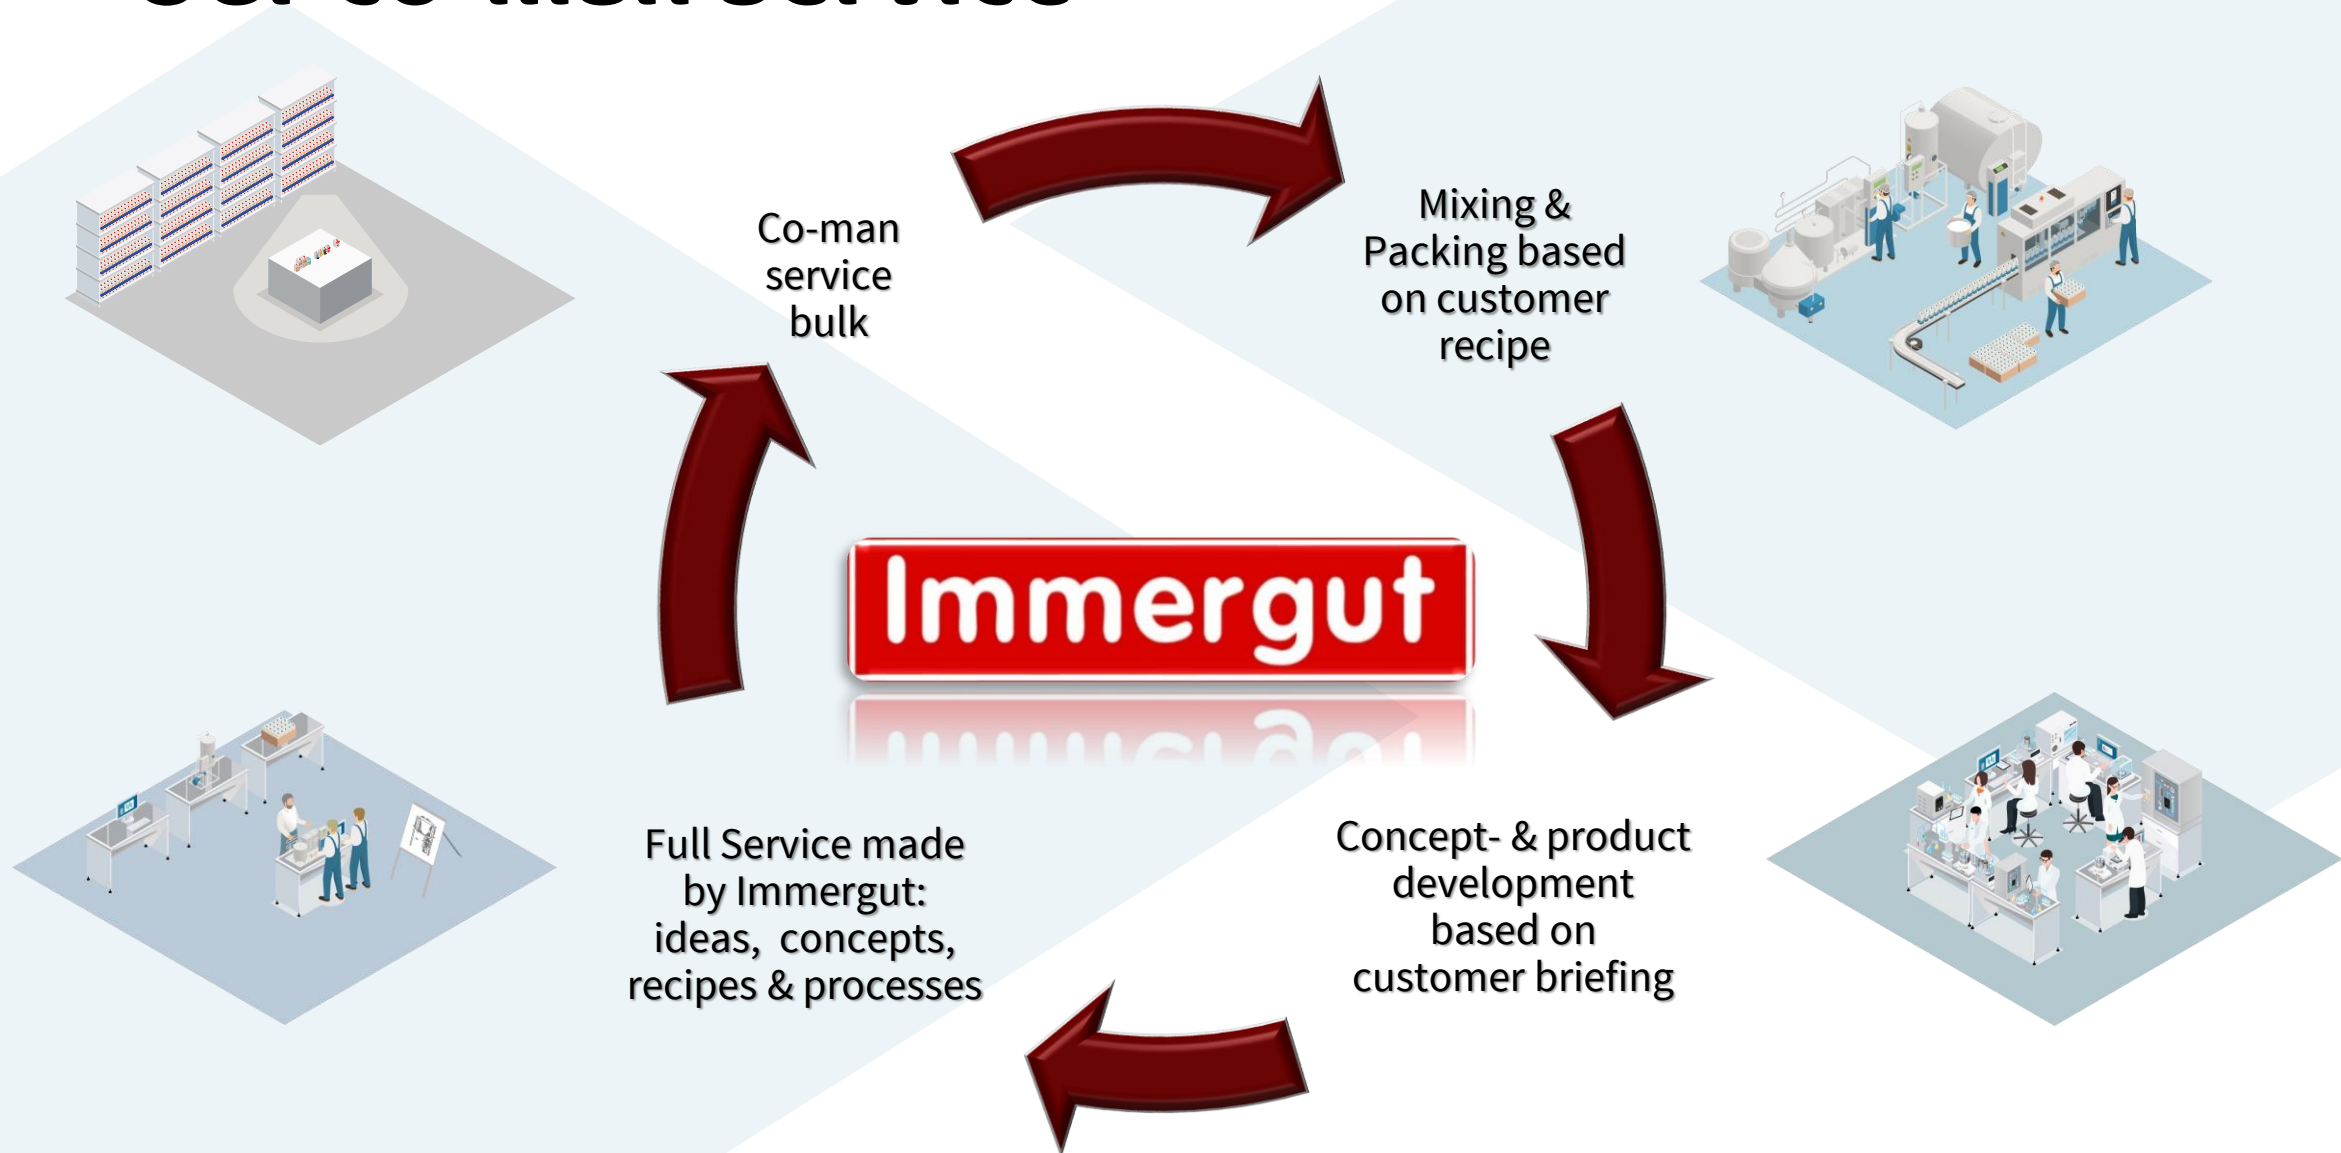

We are always good!

Our company mission

Immergut

Our company vision

**Immergut,
the No. 1 in the contract filling business for "liquid" products in Europe
and internationally, as an innovative problem solver, who competently
accompanies customers as a partner in the long term, from the idea to the
development to the introduction and throughout the product life cycle.**

Immergut

Our history

Immergut

The Bauer Group

Our customer categories

Our quality guidelines and certifications

- **International Food Standard: IFS - Version 7 ; Higher Level**
- **Certification according to the Global Food Safety Standard BRC, Classification AA+ (exclusive for the UK area)**
- **ZNU – certified for "sustainable management" (September 2020)**
- **BIO - organic certification DE-ÖKO-003 EU**
- **Certification Markenqualität Hessen**
- **Certification GMO free products**
- **Certification RainforestAlliance Cocoa & Coffee products**
- **Certification FairTrade Cocoa, Coffee and Sugar**
- **Certification energy management according to ISO 50001:2018**
- **We have been working "process-oriented" since 2000 (Standard ISO 9001:2000)**
- **The HACCP-System has been implemented since 1998; Yearly Inspections by our Veterinary Surgeon**

Immergut

Factory Schlüchtern

Immergut

About us...

- **200 happy employees** 😊
- **19 motivated trainees** 😊
 - **Office and industrial clerk**
 - **Dairy technologists, Dairy laboratory assistants**
 - **Electricians, Mechanics and mechatronic engineers, Operators**
- **74 million kilogram of delicious milk, best juices, various milkalternatives per year**
- **> 3.000 ingredients**
- **440 different articles with about 340 recipes**
- **80% Export share to the EU and worldwide**
- **200 million units / p.a.**

• 2023

- Laser-Guided-Vehicle → Autonomous loading
- Tethered Cap – Conversion of all screw caps

Our filling lines – 26 possibilities

9x TetraPak

4 x 200ml/250ml TetraPak EDGE

with straw or cap HeliCap Pro
multipack 3 or 6, shrinked