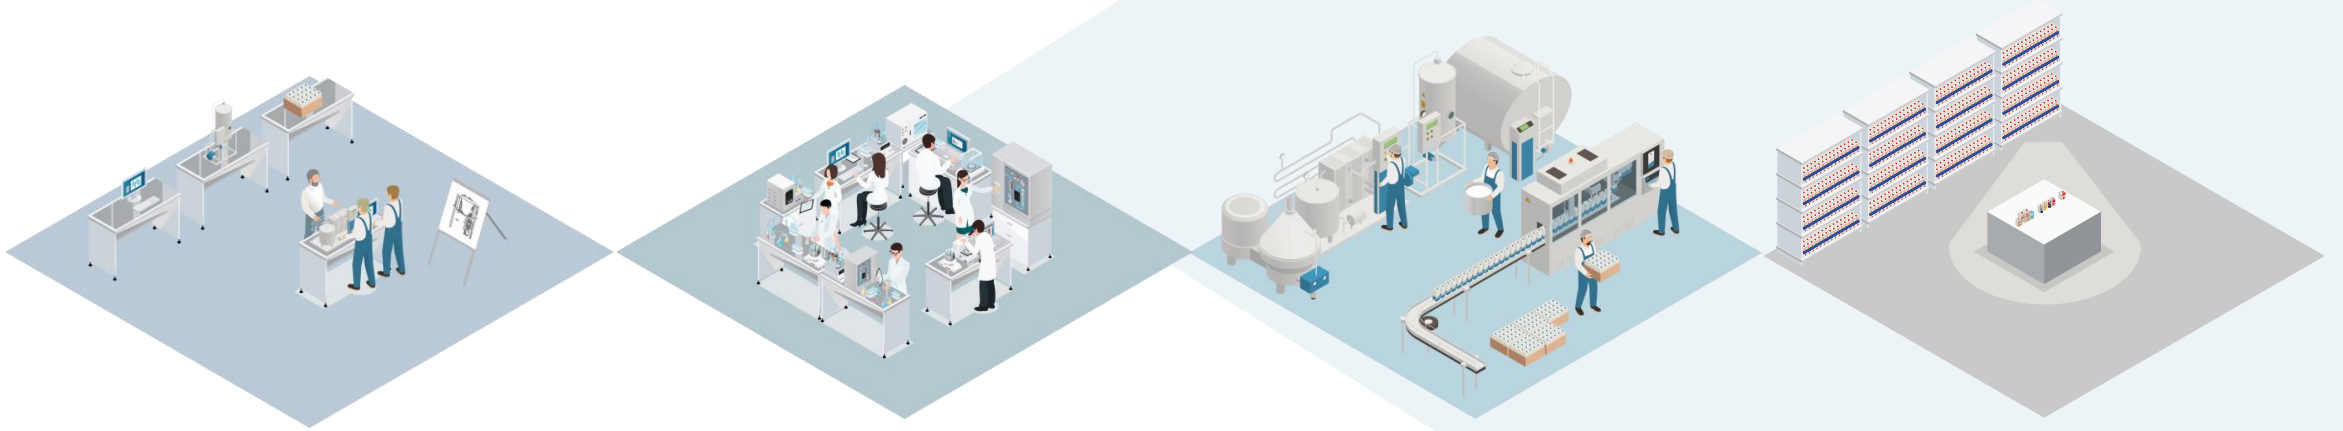

We are always good!

Our company mission

Immergut

Our company vision

**Immergut,
the No. 1 in the contract filling business for "liquid" products in Europe
and internationally, as an innovative problem solver, who competently
accompanies customers as a partner in the long term, from the idea to the
development to the introduction and throughout the product life cycle.**

• 2023

- Laser-Guided-Vehicle → Autonomous loading
- Tethered Cap – Conversion of all screw caps

Our filling lines – 26 possibilities

9x TetraPak

4 x 200ml/250ml TetraPak EDGE

with straw or cap HeliCap Pro
multipack 3 or 6, shrinked

1 x 200ml/250ml TetraPak Prisma Edge

opening : telescope-straw
or tethered cap DreamCap Pro

2 x 330ml TetraPak Prisma Square

with tethered cap DreamCap Pro

2 x 1 Liter / 500ml TetraPak EDGE

opening : one-step opening
click lock LightWing Cap