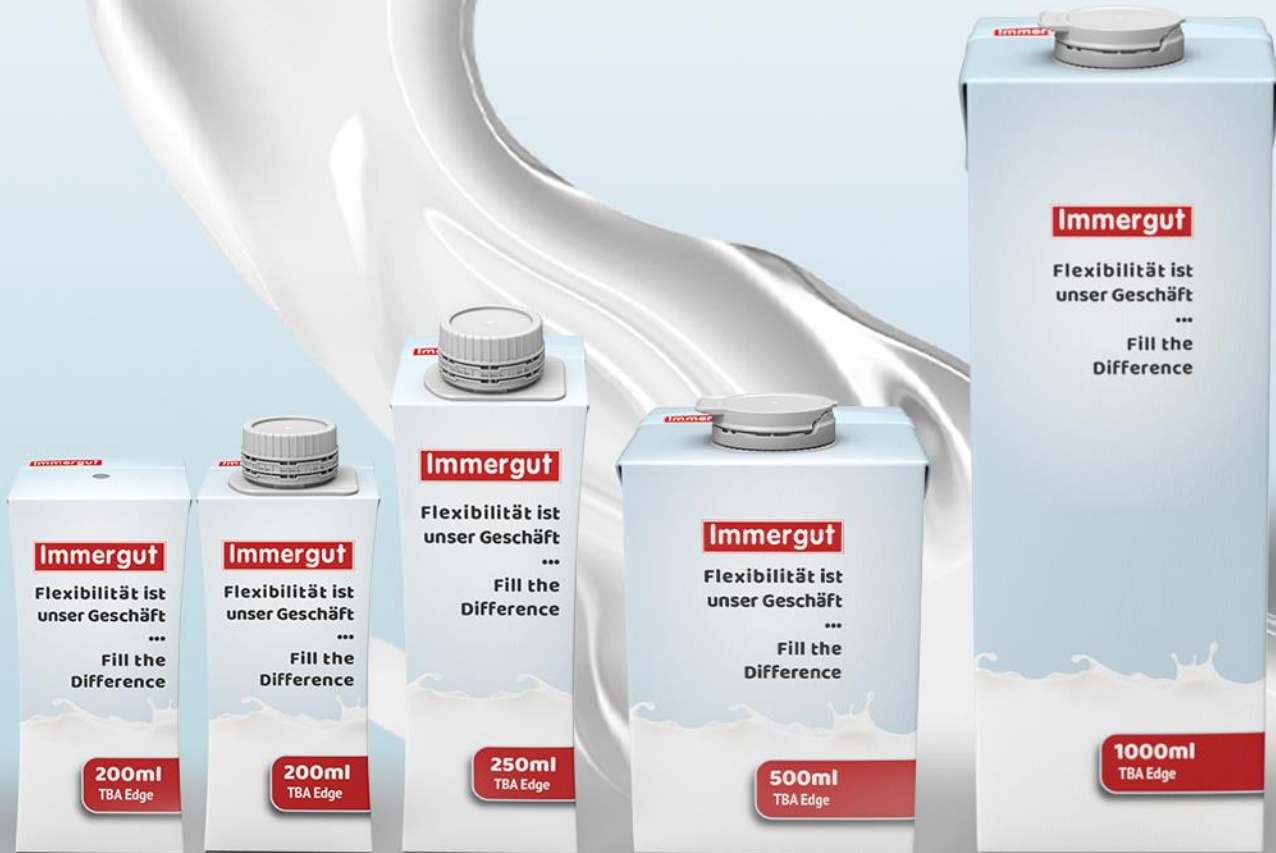

1 x 200ml/250ml TetraPak Prisma Edge

opening : telescope-straw
or tethered cap DreamCap Pro

2 x 330ml TetraPak Prisma Square

with tethered cap DreamCap Pro

2 x 1 Liter / 500ml TetraPak EDGE

opening : one-step opening
click lock LightWing Cap

1x Pouch

Cheerpack CP 70/90/110/200/250/
330/375/500 ml

Doypack DP 40/70/90/110/150/200 ml

Our packaging shapes

Doypack

POUCH

Cheerpack

EDGE Familie

PrismaEdge Familie

PRISMA

Our product concepts

- **Flavoured milk, yoghurt drinks & ice coffee**
- **Soft drinks (ice tea, coconut water, water and juices)**
- **Dessert and dessert-sauces / custards**
- **Cooking Cream, Whipped Cream, based on milk or plant fat**
- **Functional and vitamin drinks**
- **Sports- and protein drinks**
- **Dietetic drinks**
- **Enteral nutrition**
- **Meal Replacement Shakes & Smoothies**
- **Special products based on milk alternative raws (soy, oat, rice, quinoa, almond & more)**
- **Cows, sheeps & goats milk**
- **Drinks and supplementary feed for cats & dogs**