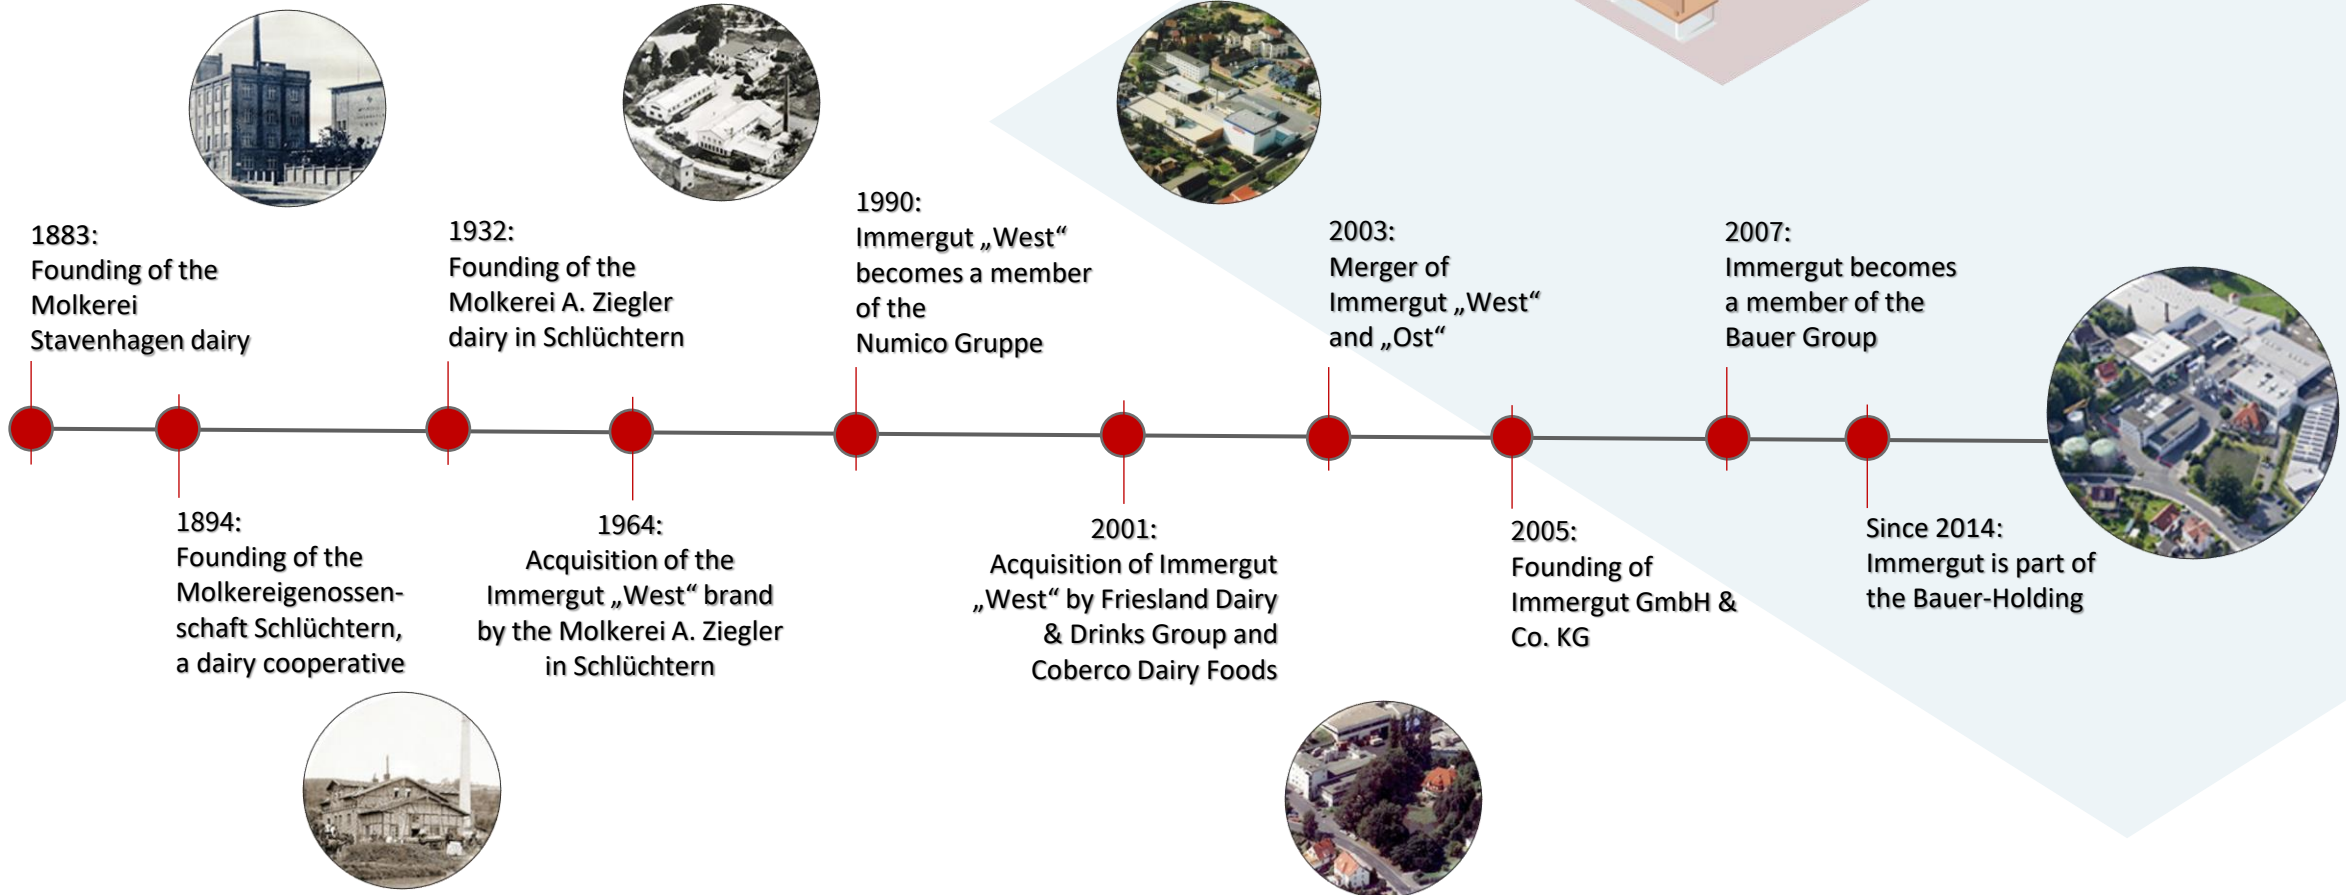

We are always good!

Our company mission

Immergut

Our company vision

**Immergut,
the No. 1 in the contract filling business for "liquid" products in Europe
and internationally, as an innovative problem solver, who competently
accompanies customers as a partner in the long term, from the idea to the
development to the introduction and throughout the product life cycle.**

Immergut

Our history

Immergut

The Bauer Group

Our customer categories

Our quality guidelines and certifications

- **International Food Standard: IFS - Version 7 ; Higher Level**
- **Certification according to the Global Food Safety Standard BRC, Classification AA+ (exclusive for the UK area)**
- **ZNU – certified for "sustainable management" (September 2020)**
- **BIO - organic certification DE-ÖKO-003 EU**
- **Certification Markenqualität Hessen**
- **Certification GMO free products**
- **Certification RainforestAlliance Cocoa & Coffee products**
- **Certification FairTrade Cocoa, Coffee and Sugar**
- **Certification energy management according to ISO 50001:2018**
- **We have been working "process-oriented" since 2000 (Standard ISO 9001:2000)**
- **The HACCP-System has been implemented since 1998; Yearly Inspections by our Veterinary Surgeon**